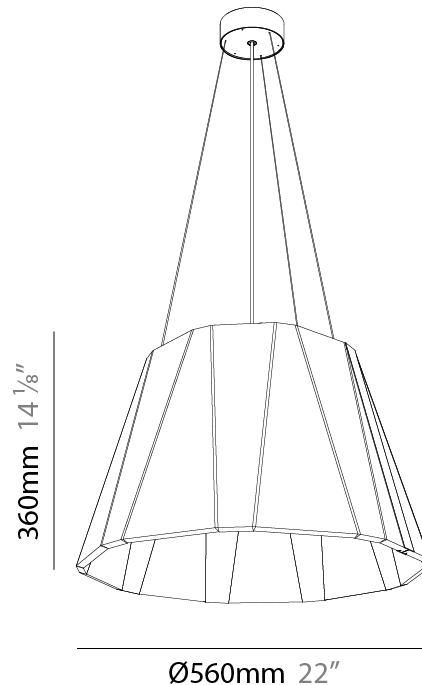

PHYSICAL

Shape: Cone
Diameter (mm): 560
Diameter (in): 22 1/8
Height (mm): 360
Height (in): 14 1/8
Weight (kg): 4.0

Diffuser: [Clear / Microprism / Clear Microprism](#)
Fixture Finish: [SSR / BKV / CWI / CRY / HAB / UFT / ITA / RUA / FTG / MYG / LOD / PUS / FRO / FUP / KIA / POP / BLS / SPG / MEY / GOH / CHC / COM / ABZ / JAG / OBR / MOS / ROR](#)
Holder Finish: [SSR / BKV / CWI / CRY / HAB / LAG / UFT / ITA / RUA / RUR / MIC / FTG / MYG / TWT / LOD / PUS / FRO / FUP / KIA / POP / BLS / SPG / MEY / GOH / GUM / CHC / COM / ABZ / JAG](#)
Acoustic Finish: [SFW / CYW / SEE / SYN / MTS / PMB / TTN / CYB / STO / DPE / BES / SHB / ARE / ANE / VRD / CRF](#)
Fixture Material: Acoustic
Primary Material: Acoustic
Cable Details: [2000mm/78 3/4" or 6000mm/236 1/4" Cable, - Black, Orange, Red, Transparent and White](#)

ELECTRICAL

Lamp Type: LED
Input Wattage (W): 26
Total Output Wattage (W): 23.6
Dimming: Tri-Mode (Non-Dimming and Phase Dimming (120Vac only) and 0-10V Dimming)
Driver Included: Yes
Driver Location: Integrated
Driver Type: Constant Current - Universal
Driver Class: Class 2
Input Voltage (V): 120 - 277
Constant Current (MA): 700mA
Upon Request: [MATTER Dimming / DALI Dimming (Remote)](#)

LED

Color Temperature (°K): [2700 / 3000 / 3500 / 4000](#)
Max. Delivered Lumen (lm): Max 3555
CRI: >90 CRI
Lamp Life (hrs): 50000

OPTICAL

RATINGS AND CERTIFICATIONS

Certified By: Certified for North American Standards
IP rating: IP20